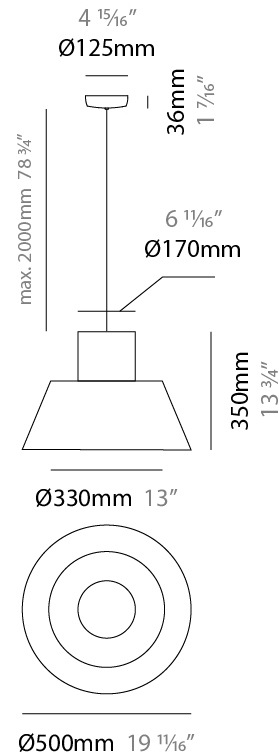

PROJECT	
TYPE	
SPECIFIER	
QUANTITY	
DATE	

NELA SUSPENSION

D111105-

base number	Finish Options	Finish Options

1. To build a product code in our configurator select the specify button on the base model # product page
2. To build a manual product code on this datasheet choose from the options listed below in blue font and add the suffix to the base model #

GENERAL

Series: Nela
Brand: Ole
Division: Design
Mounting Type: Suspension
Mounting Location: Ceiling
Subcategory: Up/Down Light

PHYSICAL

Shape: Abstract
Diameter (mm): 500
Diameter (in): 19 11/16
Height (mm): 350
Height (in): 13 3/4
Max. Overall Height (mm): 2350
Max. Overall Height (in): 92 1/2
Light Distribution: Omnidirectional
Fixture Finish: BEI / BLK / BLU / COG / DGN / GRY / MRN / MOC / MUS / OLV / SIL / STN / TER / WHI
Holder Finish: MWH / MBK
Fixture Material: Fabric Cord / Metal
Cable Details: 2000mm Cable
Upon Request: Other fabric cord colors available upon request (see downloadable finish chart)

ELECTRICAL

Number of Lamps: 1
Lamp Type: LED Retrofit
Lamp Shape: A19
Bulb Included: Bulb Not Included
Max. Wattage Per Lamp (W): 15
Lamp Base: E26
Input Voltage (V): 120
Upon Request: 277Vac / GU24

LED

OPTICAL

RATINGS AND CERTIFICATIONS

Certified By: Certified for North American Standards
IP rating: IP20